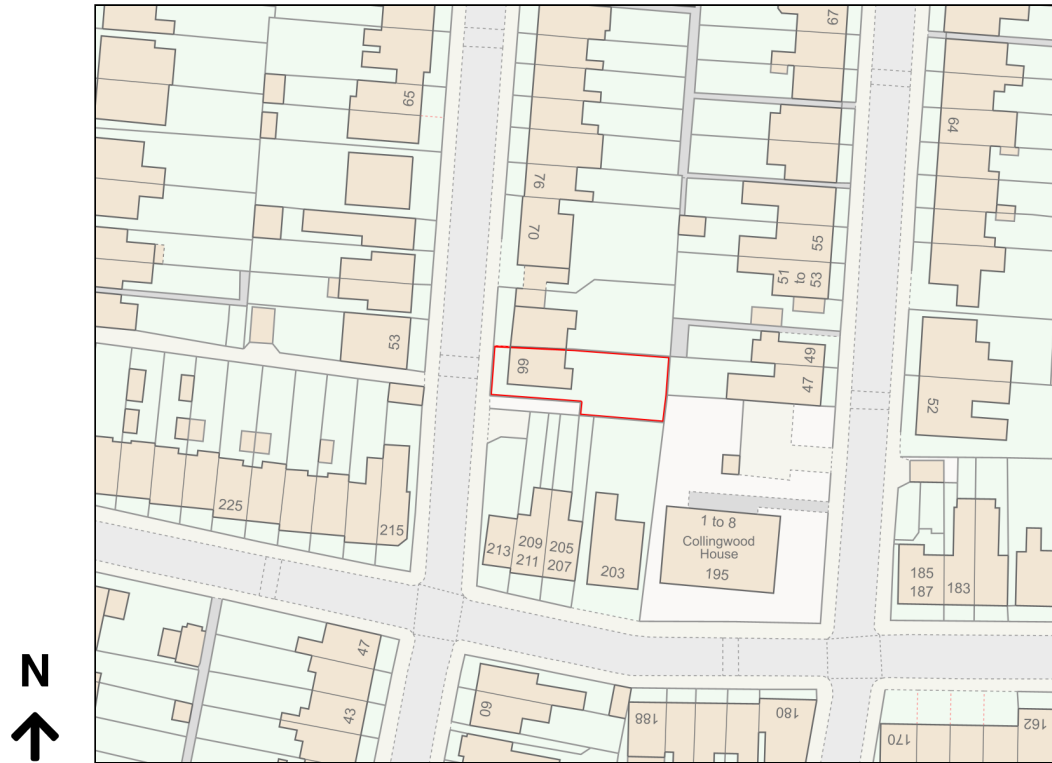

Location Plan

Site Address: 66, Westcliff Park Drive, Westcliff-on-sea, SS0 9LP

Date Produced: 20-Jun-2023

Scale: 1:1250 @A4

Planning Portal Reference: PP-12229481v1